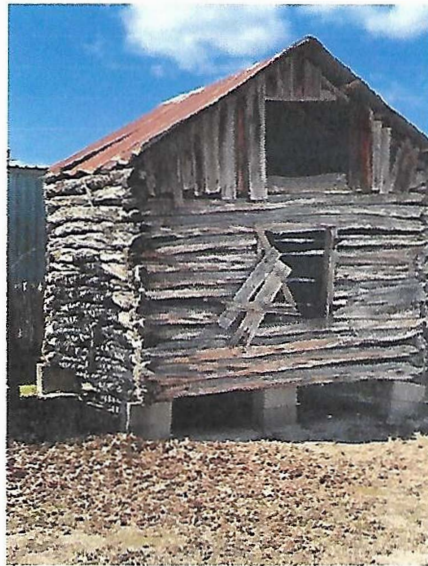

Real County Historical Museum

161 Evergreen St. Leakey, Texas

For more information: Contact us on Facebook @ Real County Historical Museum

OPEN HOUSE

&

DEDICATION OF THE LARGE FAMILY CORN CRIB

Schedule

10:00 am--Museum Opens

11:00 Dedication of Large Family Corn Crib

10:00----2:00ish---Pioneer demonstrations

Come in pioneer or western attire...but not required!!

Summer and formal wear will be accepted!